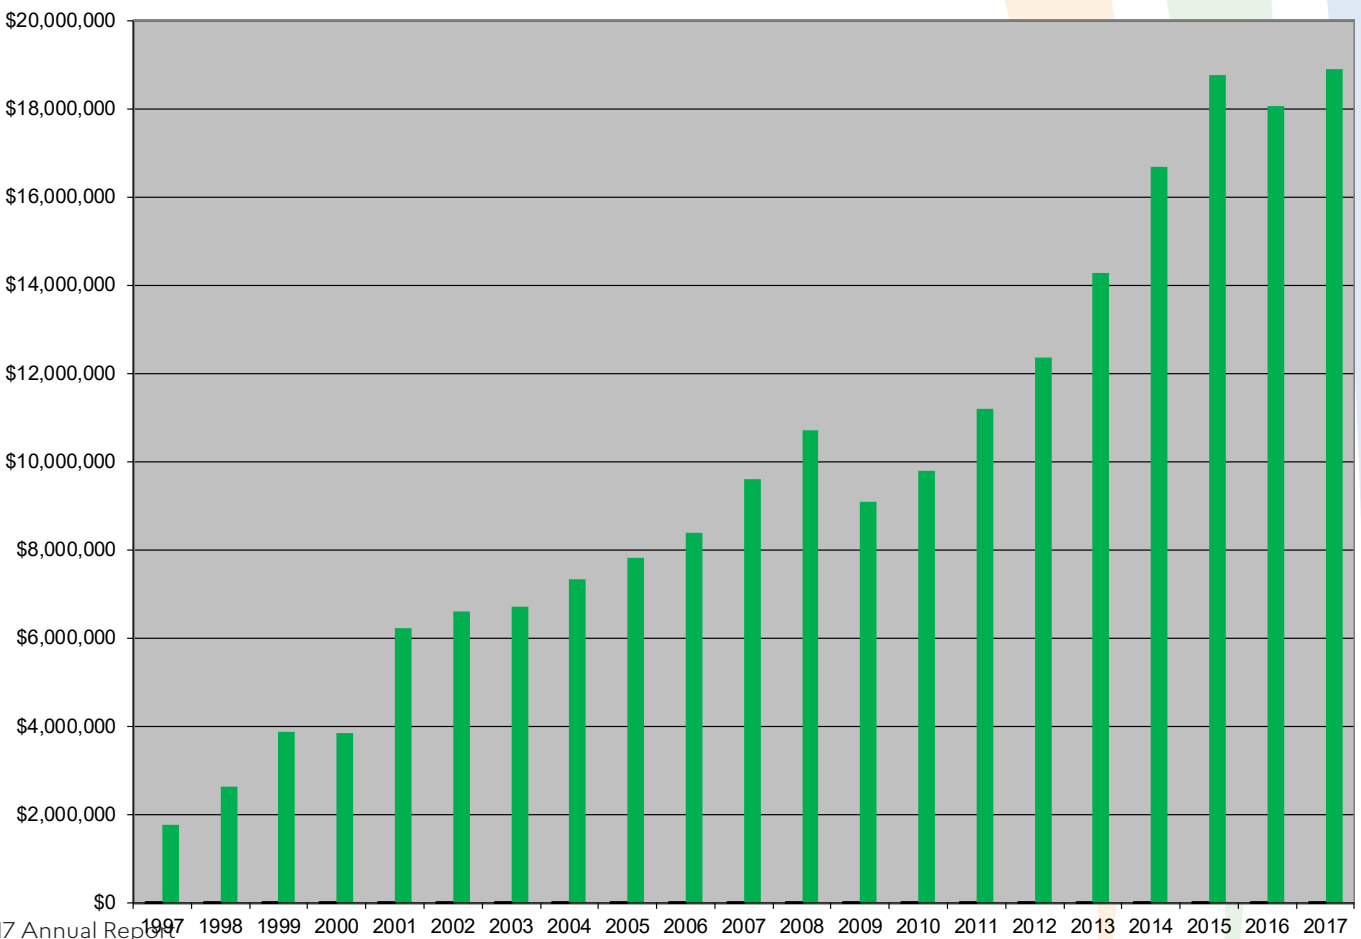

GROWTH BY YEAR