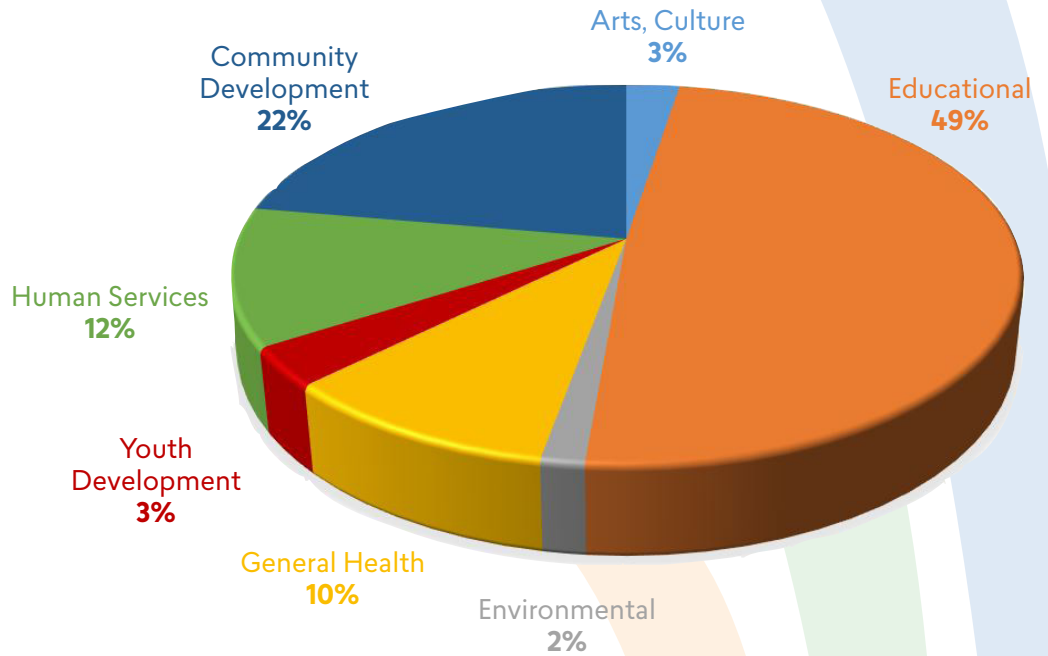

Our accomplishments for Cass County **BY THE NUMBERS**

NET ASSETS

as of 12/31/17

$21,106,457

ENDOWMENT FUNDS

$ 19,538,306

TOTAL GRANTS & SCHOLARSHIPS SINCE 2001

2001

$ 9,686,434

Since 2001 over **1,240** different **STUDENTS** and **167** competitive **GRANTS** awarded.

2017 GRANTS BY PROGRAM AREA